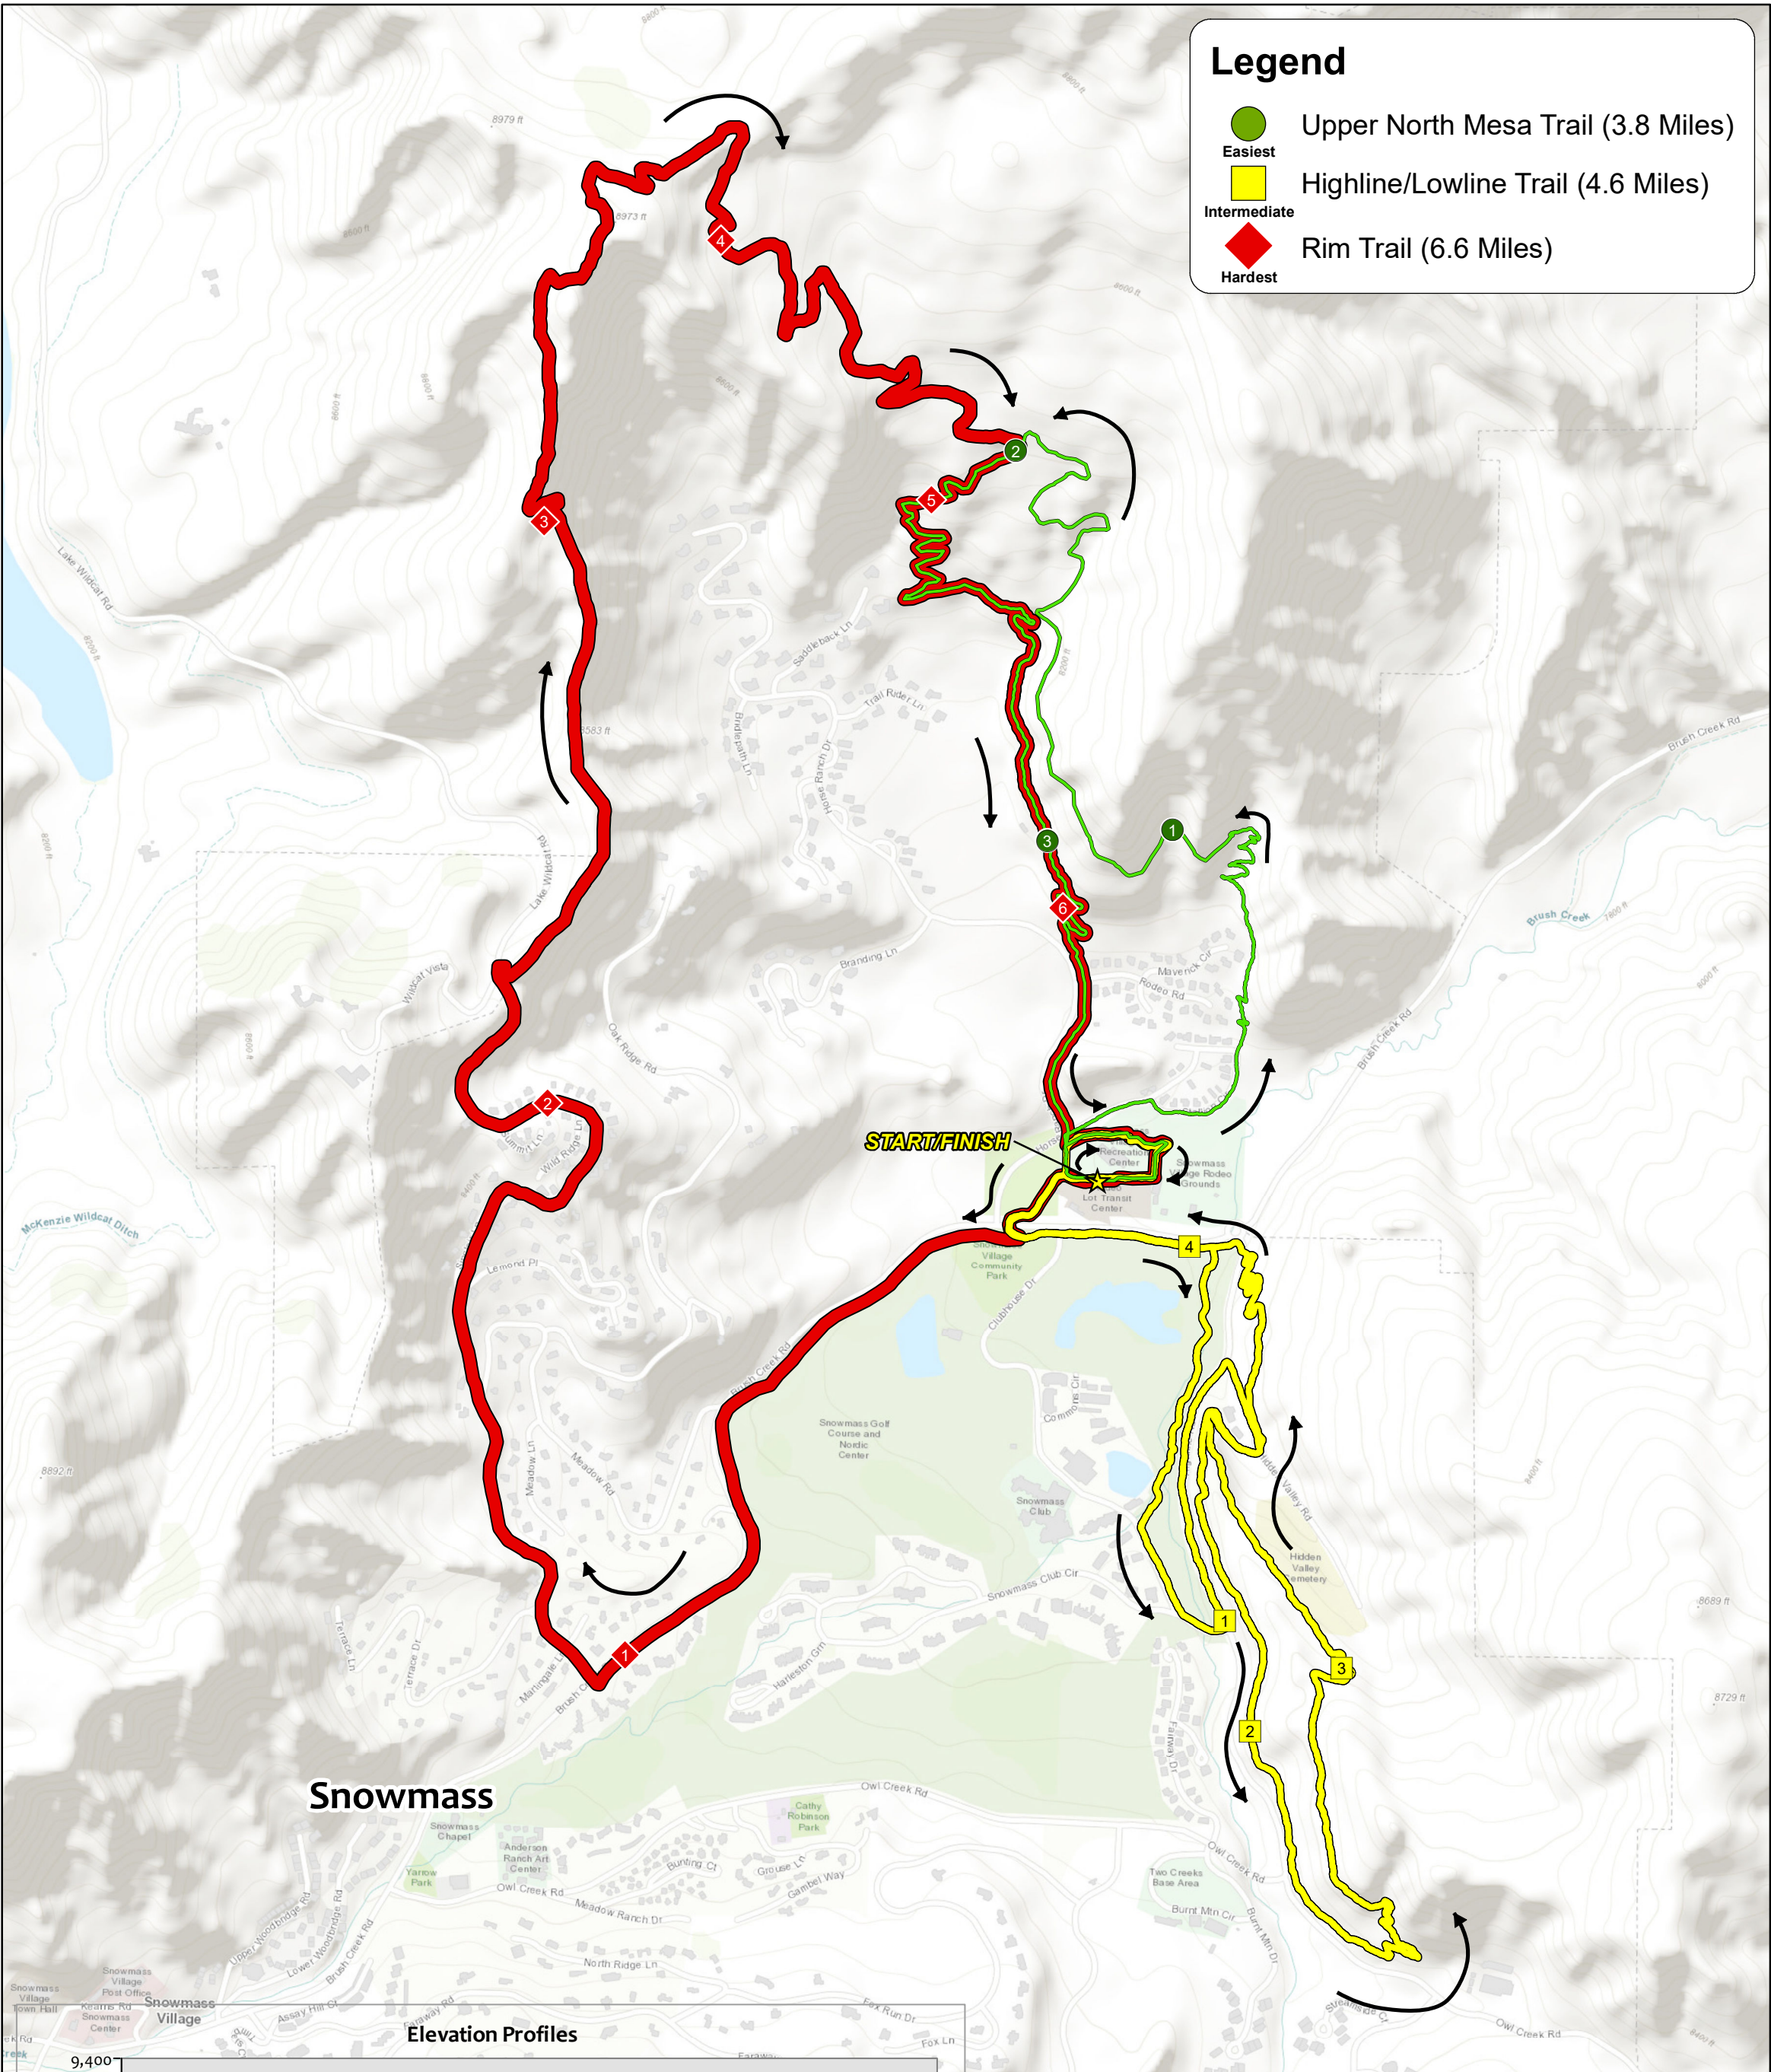

### Legend

- Upper North Mesa Trail (3.8 Miles)  
Easiest
- Highline/Lowline Trail (4.6 Miles)  
Intermediate
- ◆ Rim Trail (6.6 Miles)  
Hardest

**Snowmass**

#### Elevation Profiles

**RAGNAR**  
 TRAIL | COLORADO