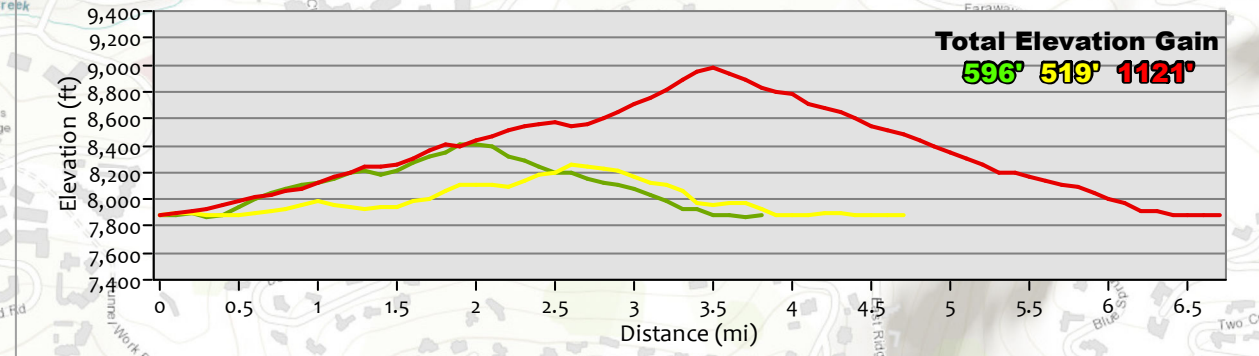

### Legend

- Upper North Mesa Trail (3.8 Miles)  
Easiest
- Highline/Lowline Trail (4.6 Miles)  
Intermediate
- ◆ Rim Trail (6.6 Miles)  
Hardest

**Snowmass**

#### Elevation Profiles

**RAGNAR**  
 TRAIL | COLORADO